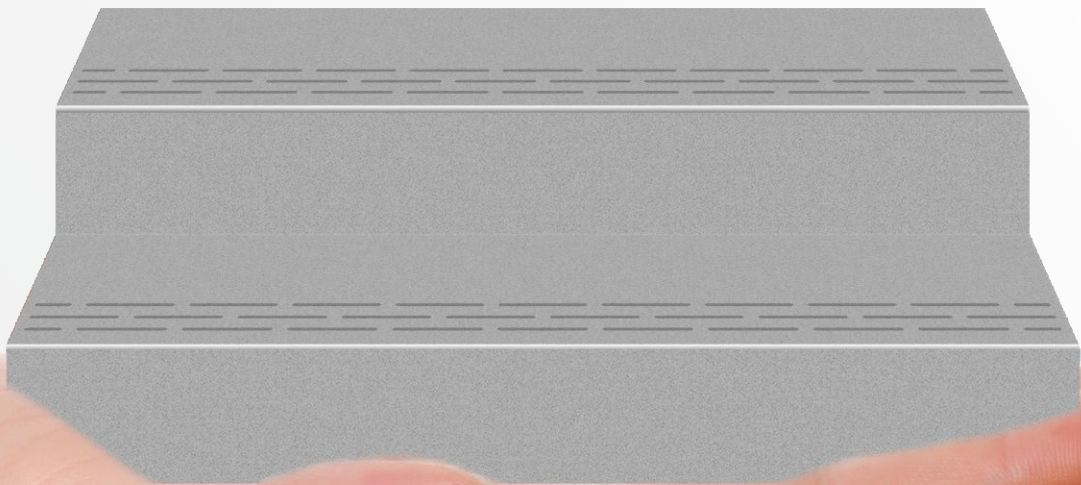

# 4 Feet Full Body Step & Riser

Step:  
1200x300 MM

Riser:  
1200x200 MM

4 Ft Full Body  
Step & Riser

Step:  
1200x300 MM

Riser:  
1200x200 MM

## 201 - Magic Almond

Water Resistance

Indoor Use

Step Tiles

Stain Resistance

4 Ft Full Body  
Step & Riser

Step:  
1200x300 MM

Riser:  
1200x200 MM

## 202 - Magic Nero

Water Resistance

Indoor Use

Step Tiles

Stain Resistance

4 Ft Full Body  
Step & Riser

Step:  
1200x300 MM

Riser:  
1200x200 MM