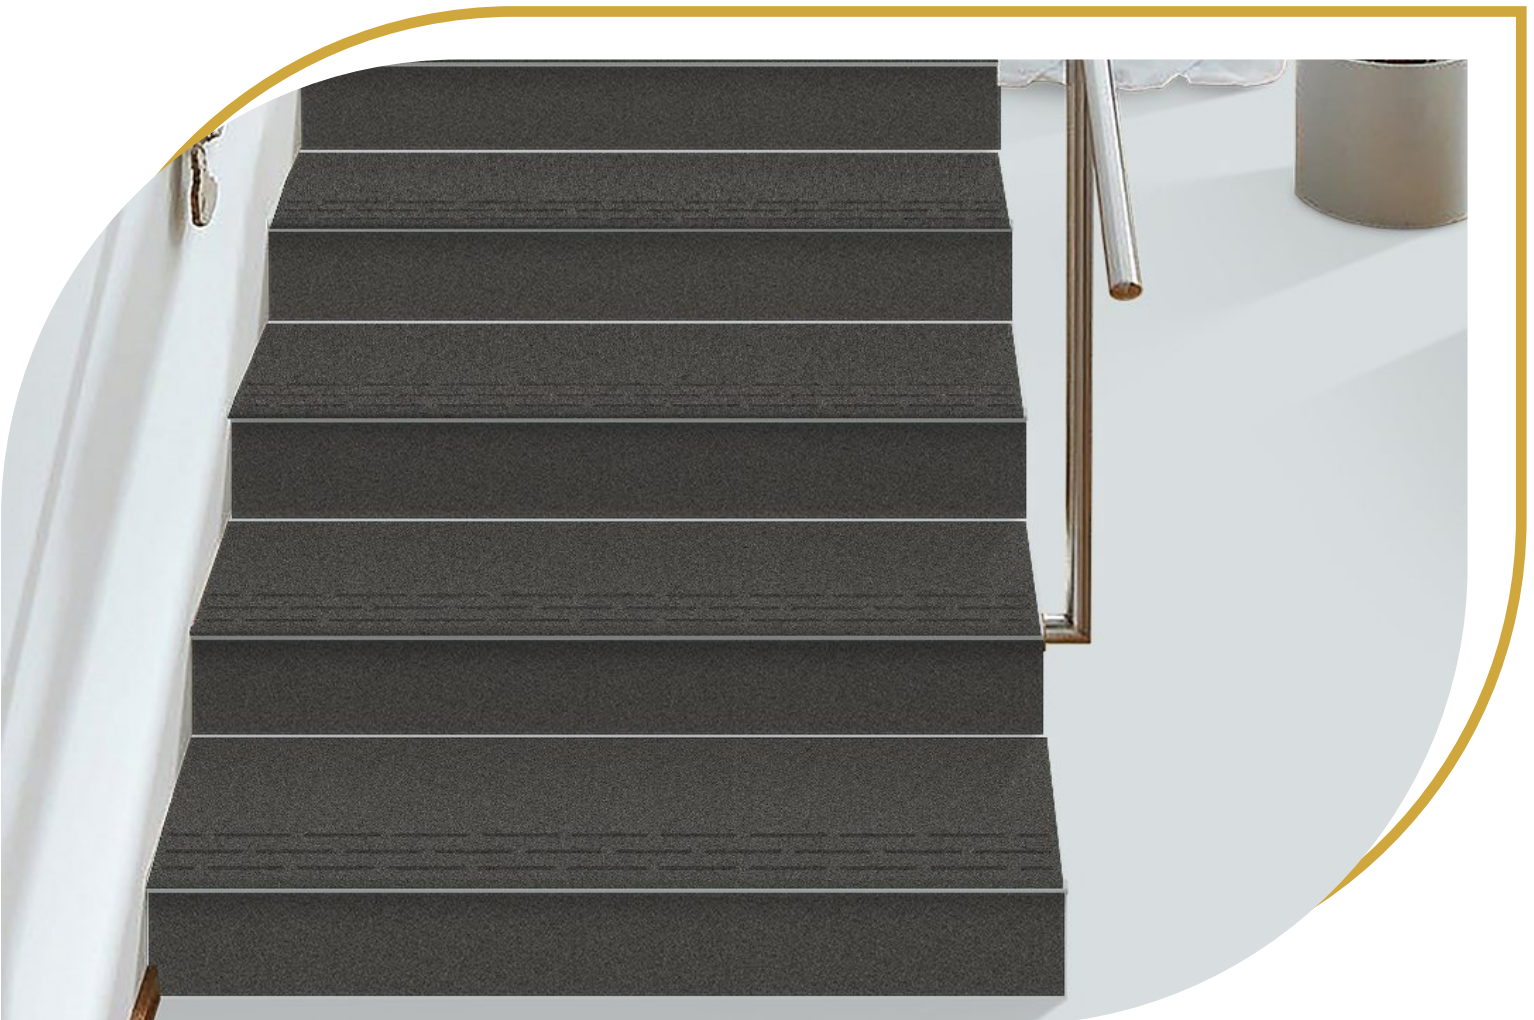

Water Resistance

Indoor Use

Step Tiles

Stain Resistance